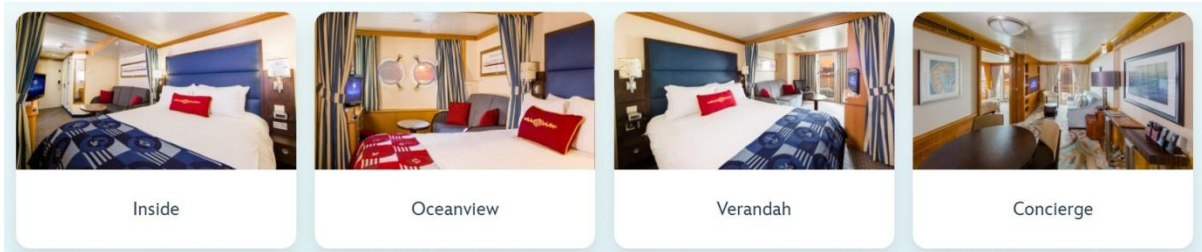

*Stateroom*

*Dining*

**Main Dining**  
Disney's Rotational Dining lets you "rotate" to one of 3 restaurants, while your servers follow you from venue to venue.  
[View More](#)

**Adult-Exclusive Dining**  
Enjoy romantic dinner destinations that cater exclusively to adults looking for fine dining amid an elegant atmosphere.  
[View More](#)